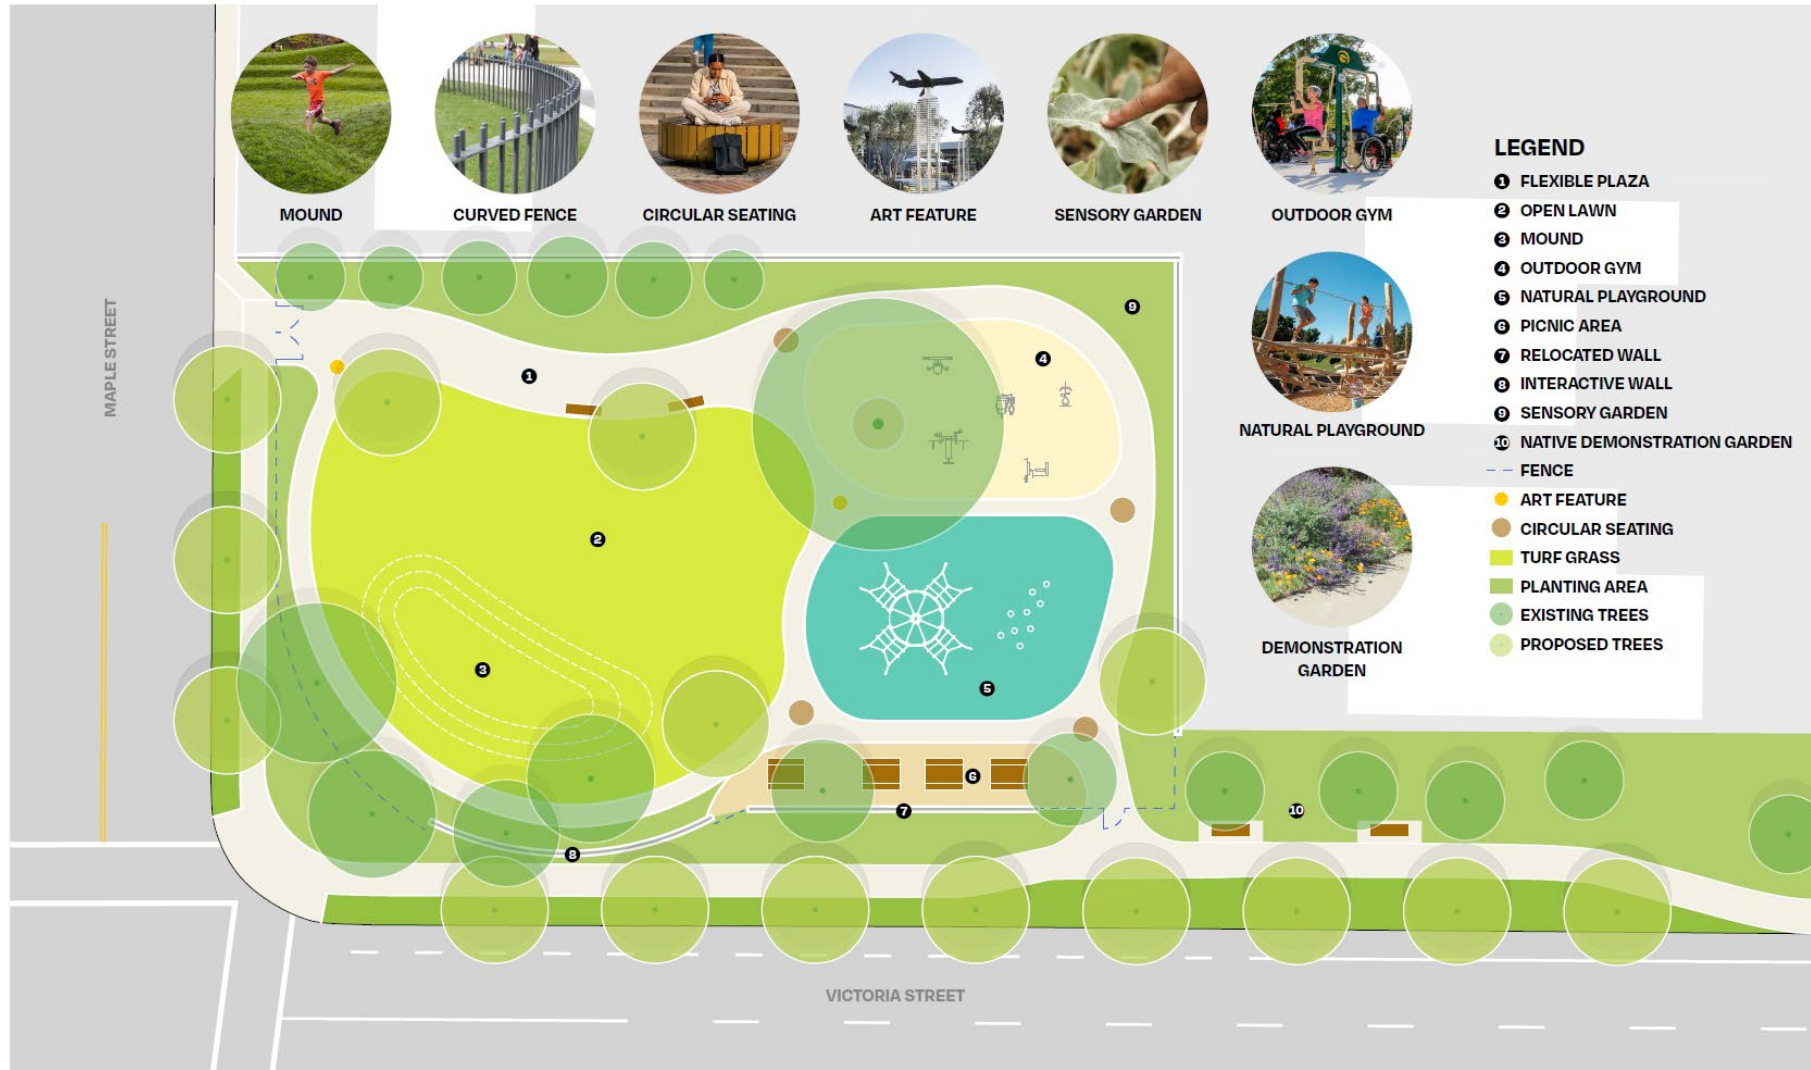

CONCEPTUAL RENDERINGS

KETCHUM-LIBOLT PARK

ATTACHMENT 1

KETCHUM-LIBOLT PARK
CONCEPT PLAN - OPTION 1

MOUND

ART FEATURE

CIRCULAR SEATING

CURVED FENC

SENSORY GARDE

OUTDOOR GY

NATURAL PAYGROUND

DEMONSTRATION GARDEN

ATTACHMENT 1

KETCHUM-LIBOLT PARK
CONCEPT PLAN - OPTION 2

**GREEN SCREEN
FENCE**

**ADVENTURE
PLAYGROUND**

GAZEBO

PLAZA

**MULTI-PURPOSE
LAWN**

PLAYGROUND

PICNIC AREA

**DEMONSTRATION
GARDEN**