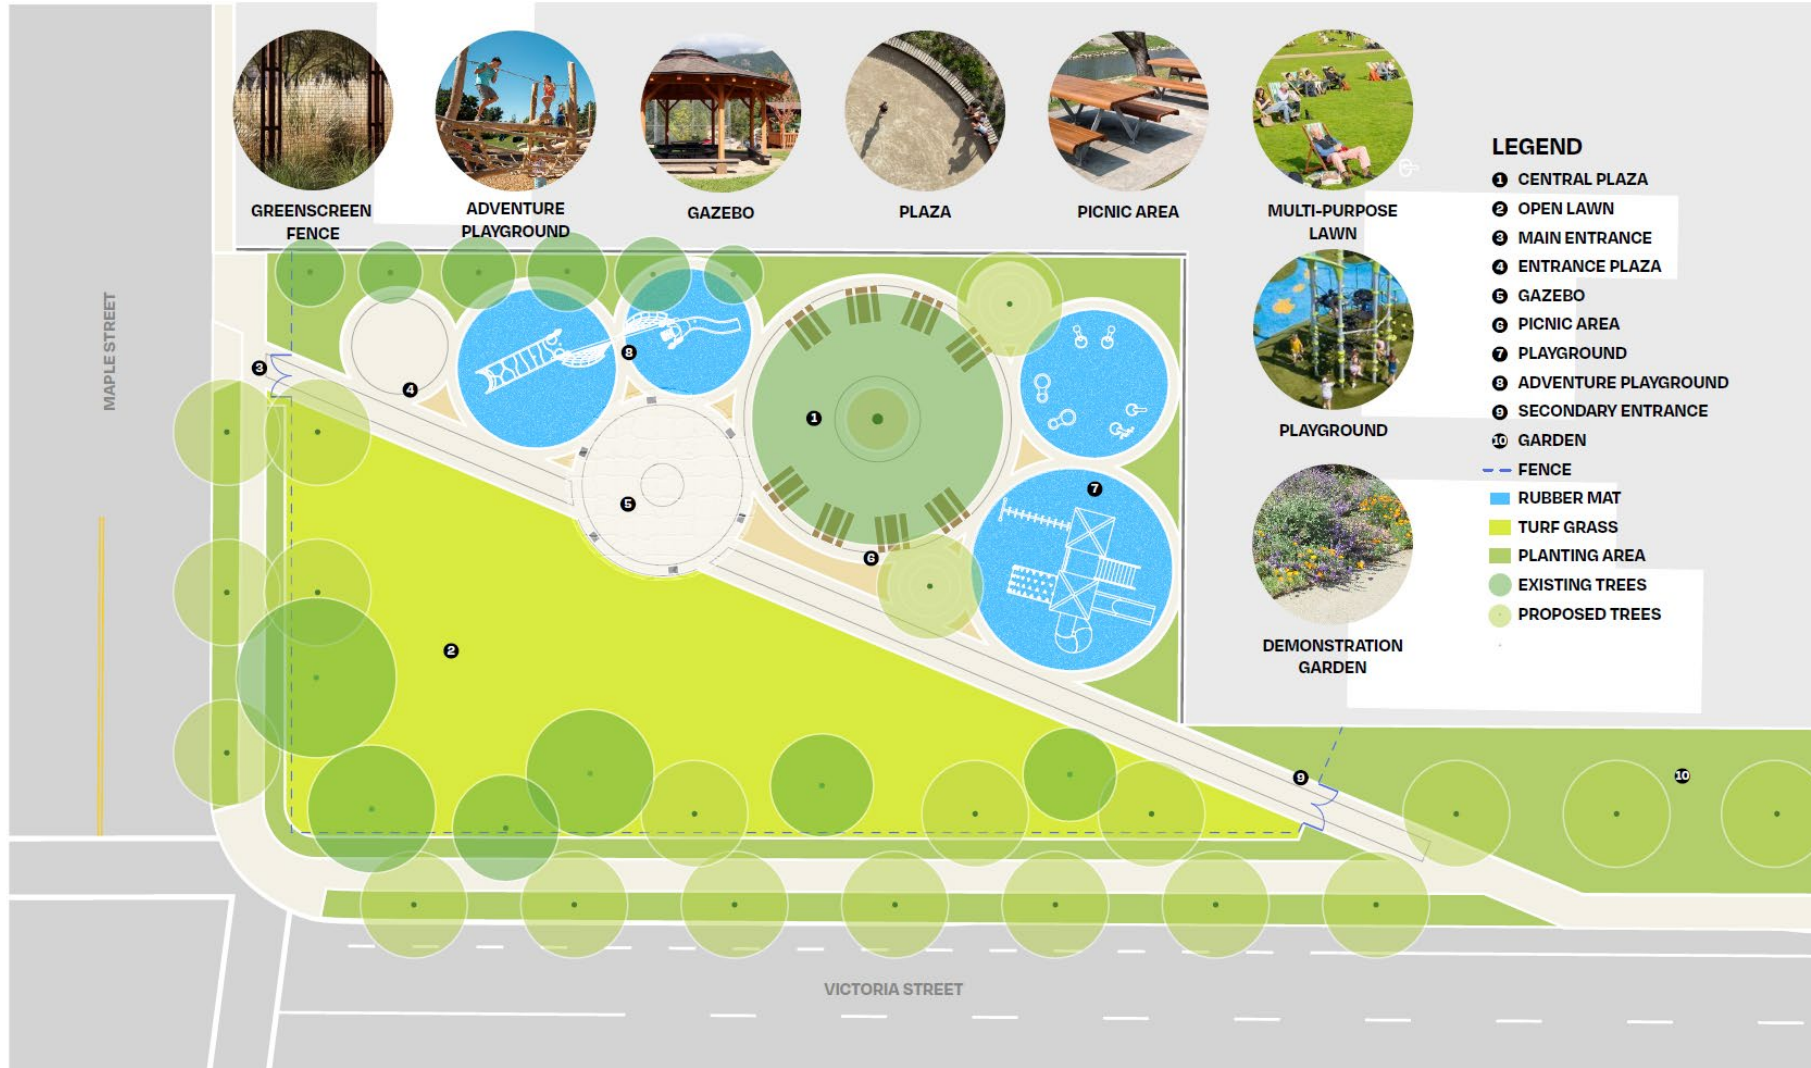

CONCEPTUAL RENDERINGS

KETCHUM-LIBOLT PARK

ATTACHMENT 1

KETCHUM-LIBOLT PARK
CONCEPT PLAN - OPTION 1

MOUND

ART FEATURE

CIRCULAR SEATING

CURVED FENC

SENSORY GARDE

OUTDOOR GY

NATURAL PAYGROUND

DEMONSTRATION GARDEN

ATTACHMENT 1

KETCHUM-LIBOLT PARK
CONCEPT PLAN - OPTION 2

**GREEN SCREEN
FENCE**

**ADVENTURE
PLAYGROUND**

GAZEBO

PLAZA

**MULTI-PURPOSE
LAWN**

PLAYGROUND

PICNIC AREA

**DEMONSTRATION
GARDEN**