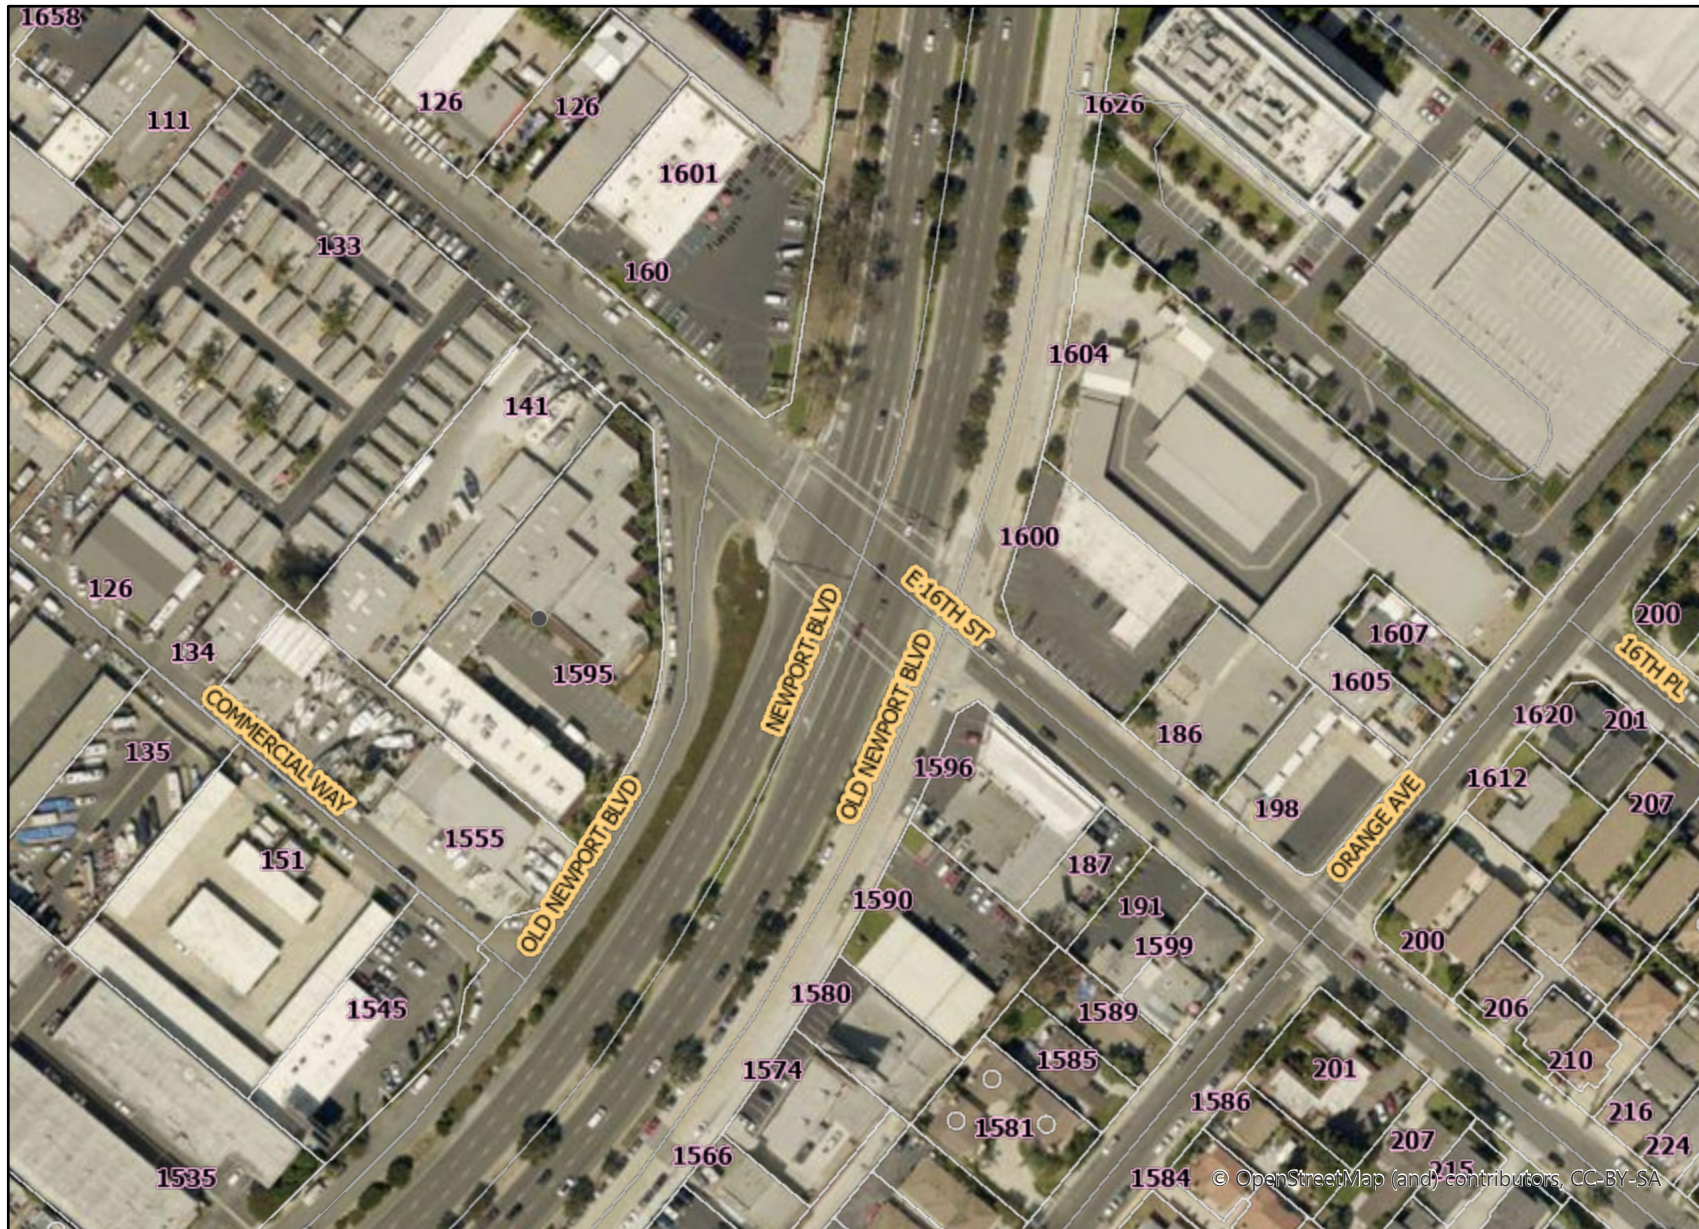

1595 Old Newport Boulevard Vicinity Map

Legend

-  City Limit
-  Main Streets
-  Streets
-  Addresses
-  Silver

© OpenStreetMap (and) contributors, CC-BY-SA

The City of Costa Mesa makes no guarantee as to the accuracy of any of the information provided and assumes no liability for any errors, omissions, or inaccuracies.

WGS 1984 Web Mercator Auxiliary Sphere
 © City of Costa Mesa