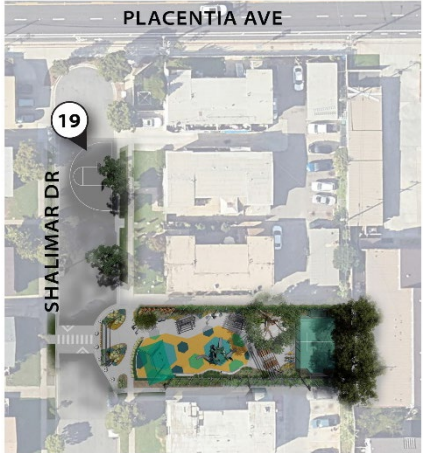

Plan A

KEY MAP:

LEGEND

- | | | | | |
|---------------------|--|-------------------|-------------------------------|--|
| ① PLAY STRUCTURE | ⑤ SWING GLIDERS | ⑨ ENTRANCE ARBOR | ⑬ RE-PURPOSED TILE ARTWORK | ⑰ PICNIC TABLES WITH SHADE STRUCTURE |
| ② SWINGS WITH SHADE | ⑥ HEXAGON SEATING | ⑩ SOCCER BOLLARDS | ⑭ GREENSCREEN (12' HT.) | ⑱ BIKE RACKS |
| ③ MINI-PITCH SOCCER | ⑦ DRINKING FOUNTAIN WITH BOTTLE FILLER | ⑪ RAISED CROSSING | ⑮ DECORATIVE FENCING (4' HT.) | ⑲ HALF-COURT STREET BASKETBALL (SEE KEY MAP) |
| ④ BASKETBALL HOOP | ⑧ GAME TABLE | ⑫ SEAT WALL | ⑯ SECURITY LIGHTING | |

Plan A

Entry Arbor

Plan A

Cul-de-sac Improvements

Plan A

Park Entrance

Plan A

Security Lighting

Plan A

Security Lighting

Plan A Playground