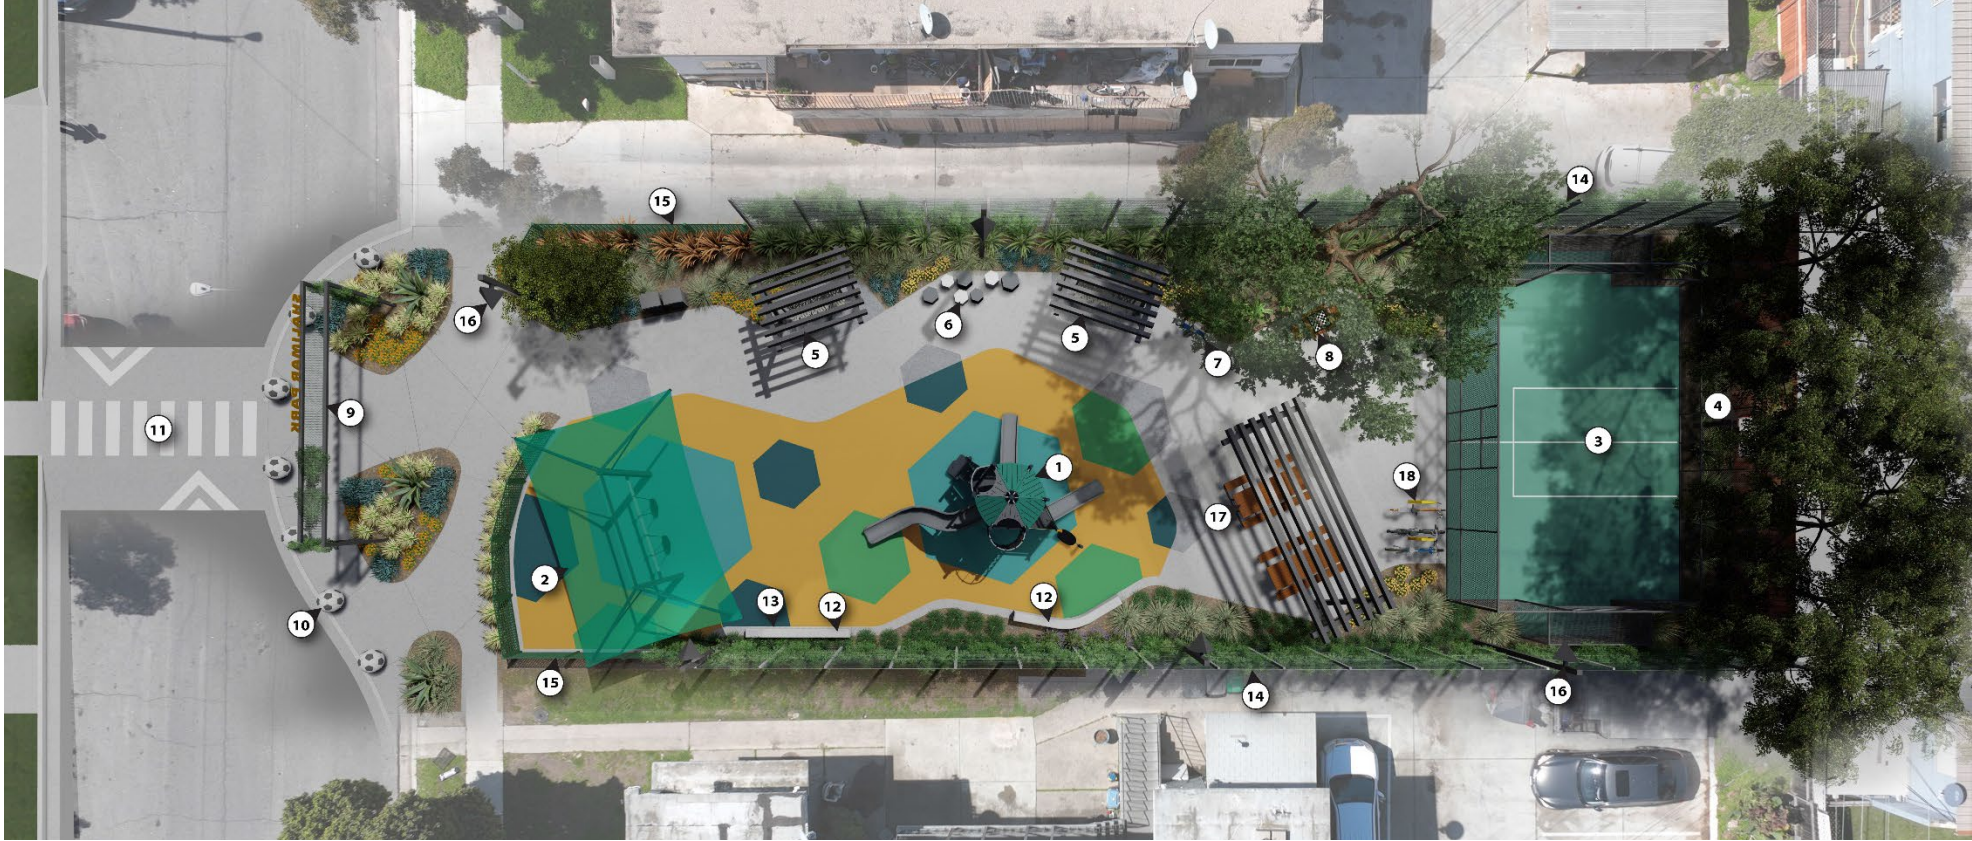

Plan A

KEY MAP:

LEGEND

- | | | | | |
|---------------------|--|-------------------|-------------------------------|--|
| ① PLAY STRUCTURE | ⑤ SWING GLIDERS | ⑨ ENTRANCE ARBOR | ⑬ RE-PURPOSED TILE ARTWORK | ⑰ PICNIC TABLES WITH SHADE STRUCTURE |
| ② SWINGS WITH SHADE | ⑥ HEXAGON SEATING | ⑩ SOCCER BOLLARDS | ⑭ GREENSCREEN (12' HT.) | ⑱ BIKE RACKS |
| ③ MINI-PITCH SOCCER | ⑦ DRINKING FOUNTAIN WITH BOTTLE FILLER | ⑪ RAISED CROSSING | ⑮ DECORATIVE FENCING (4' HT.) | ⑲ HALF-COURT STREET BASKETBALL (SEE KEY MAP) |
| ④ BASKETBALL HOOP | ⑧ GAME TABLE | ⑫ SEAT WALL | ⑯ SECURITY LIGHTING | |

Plan A

Entry Arbor

Plan A

Cul-de-sac Improvements

Plan A

Park Entrance

Plan A

Security Lighting

Plan A Playground

Plan A

Security Lighting

ATTACHMENT 1A

Plan A

Mini-Pitch Soccer with Basketball Hoop

Plan A

Picnic Area & Mini-Pitch Soccer with Basketball Hoop

Plan A

Security Lighting

Plan A Playground