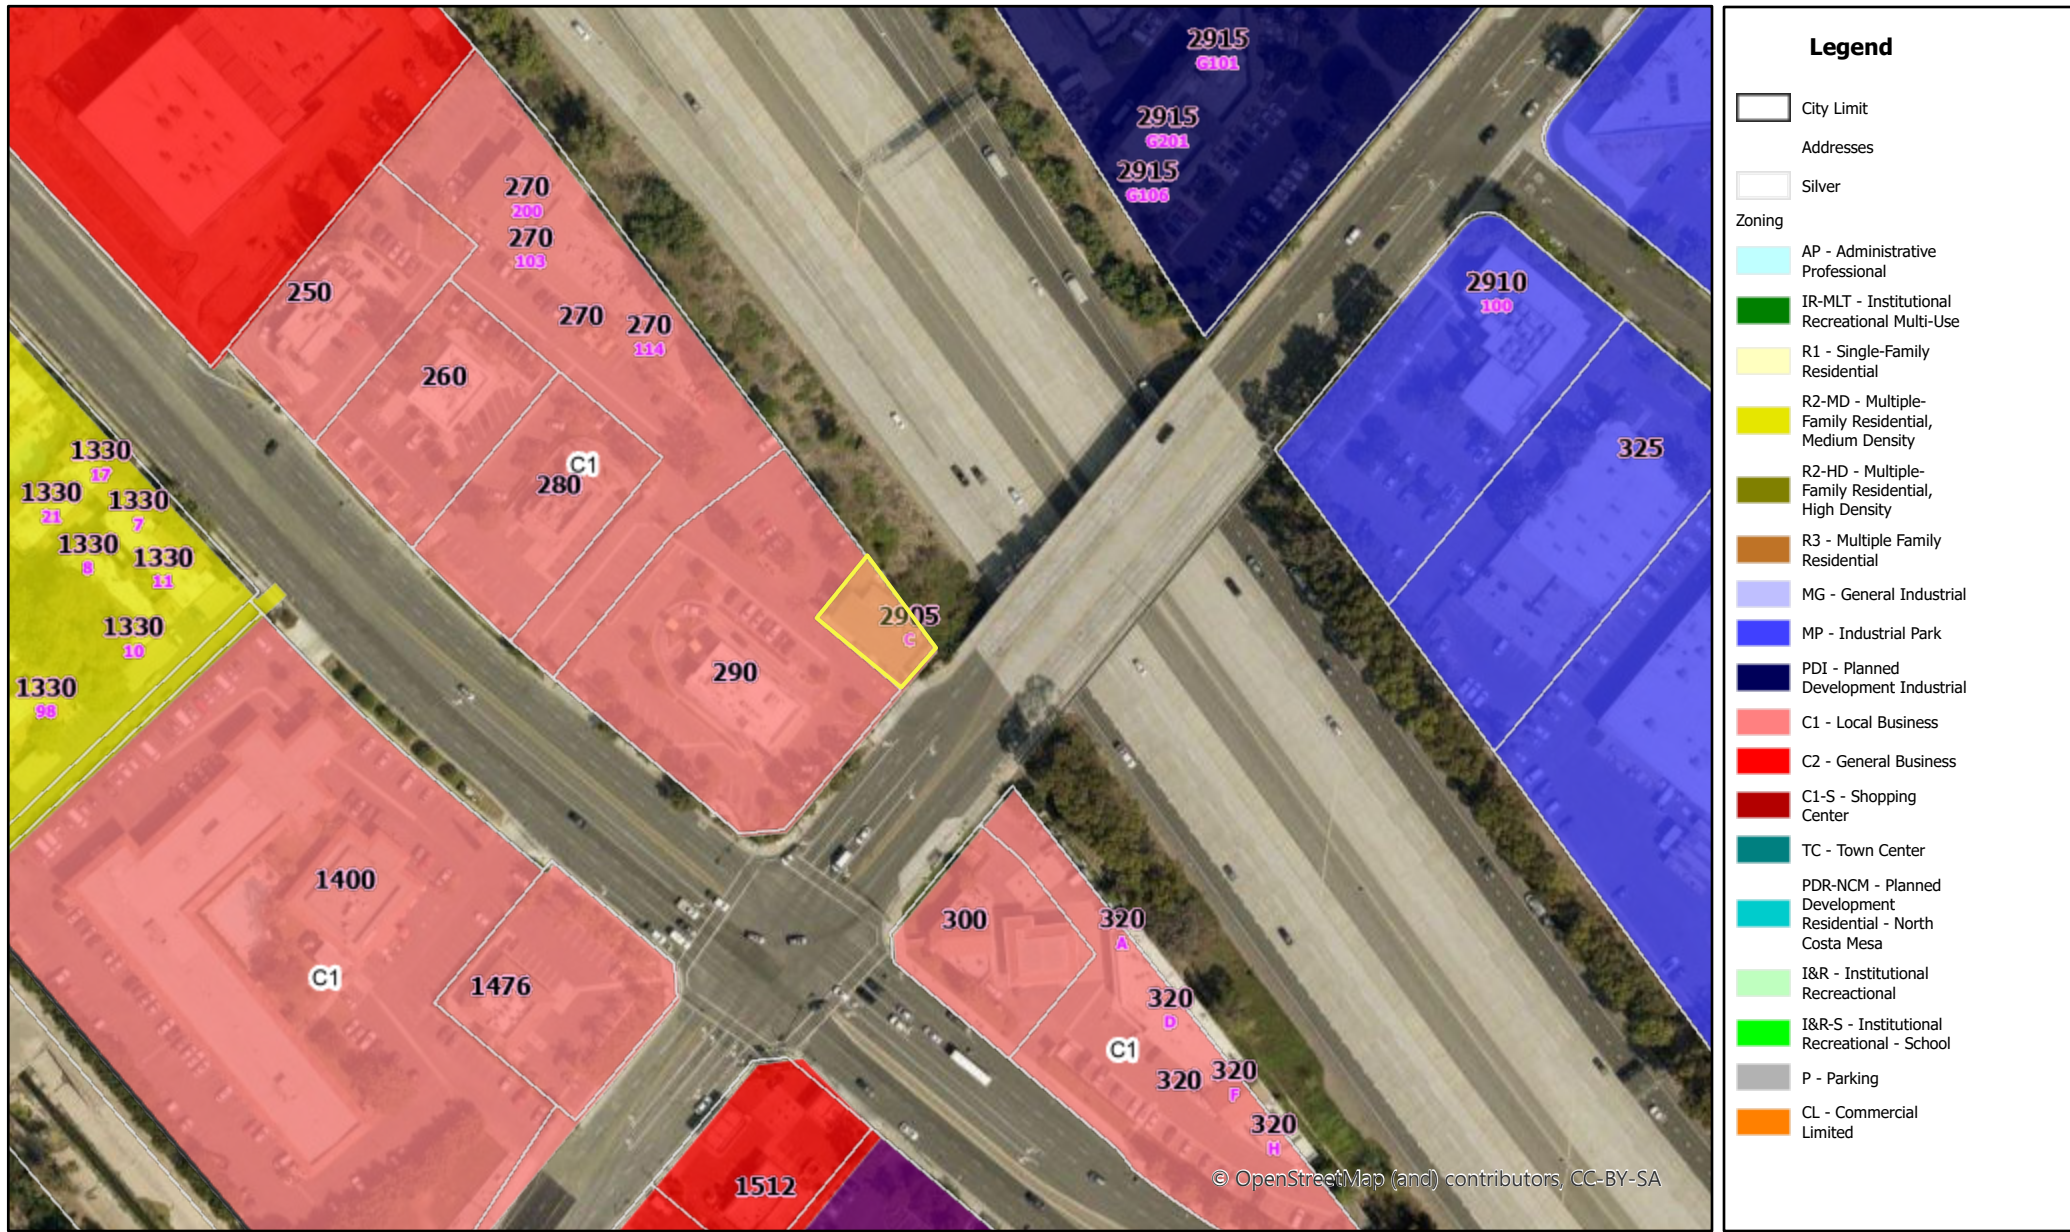

Zoning Map - 2905 Red Hill Avenue

The City of Costa Mesa makes no guarantee as to the accuracy of any of the information provided and assumes no liability for any errors, omissions, or inaccuracies.

WGS 1984 Web Mercator Auxiliary Sphere
 © City of Costa Mesa