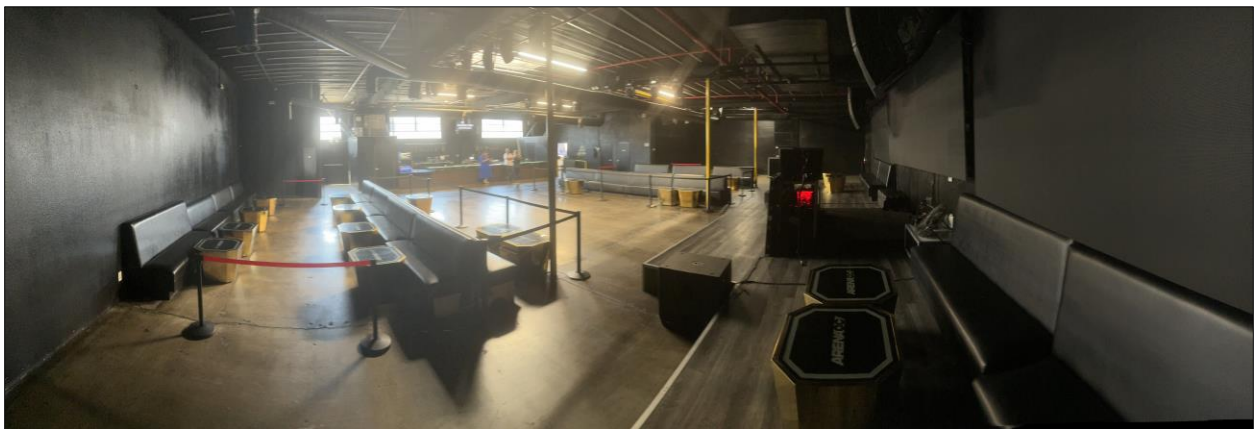

SITE PHOTOS – 2968 RANDOLPH AVENUE

Panoramic view of interior of establishment, including stage, dancefloor, and age-restricted areas

Lighting rig and speakers existing within establishment

View from behind stage

Panoramic view from rear corner of establishment

Bar area existing within establishment

Secondary bar existing within establishment

Front entrance for establishment