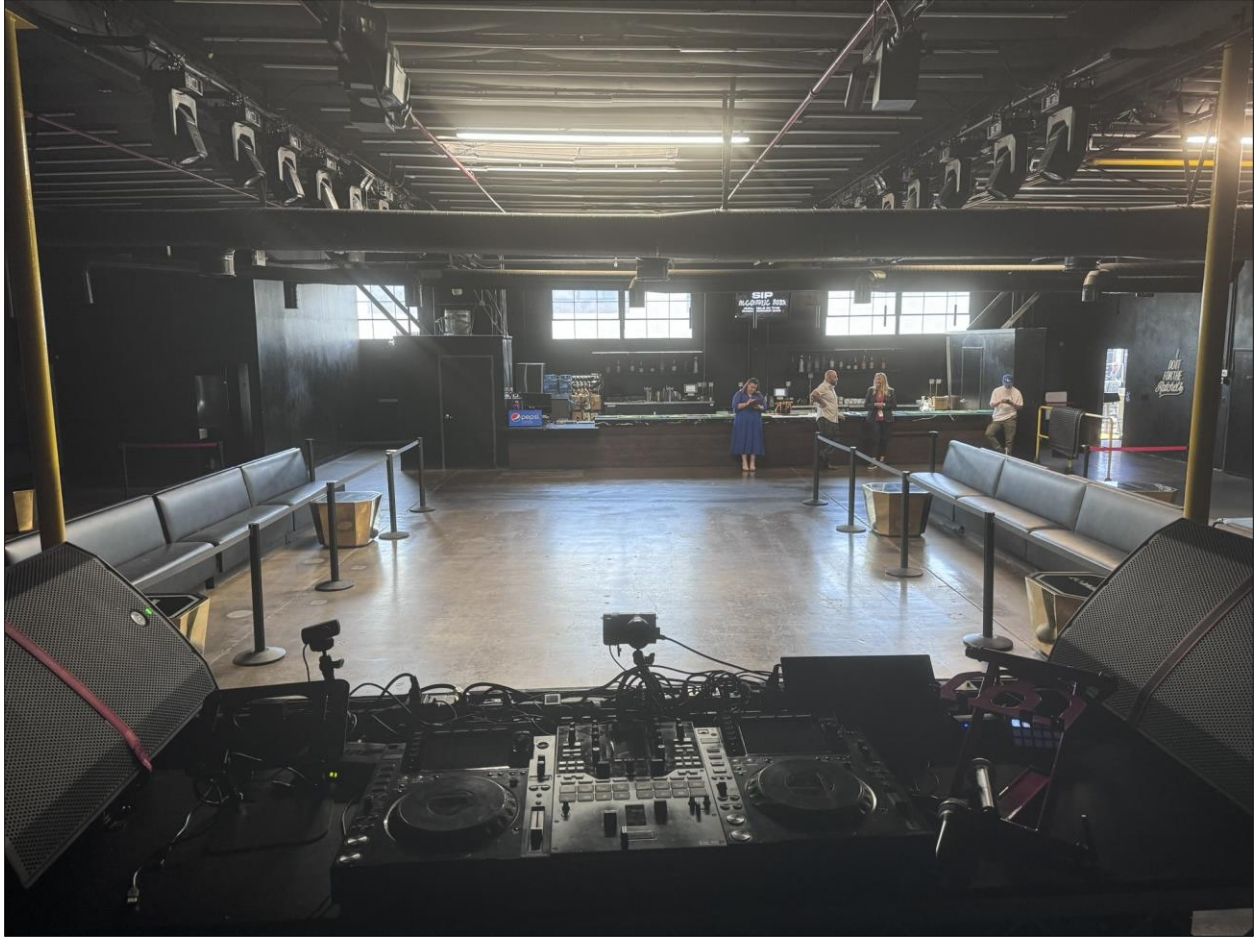

SITE PHOTOS – 2968 RANDOLPH AVENUE

Panoramic view of interior of establishment, including stage, dancefloor, and age-restricted areas

Lighting rig and speakers existing within establishment

View from behind stage

Panoramic view from rear corner of establishment

Bar area existing within establishment

Secondary bar existing within establishment

Front entrance for establishment