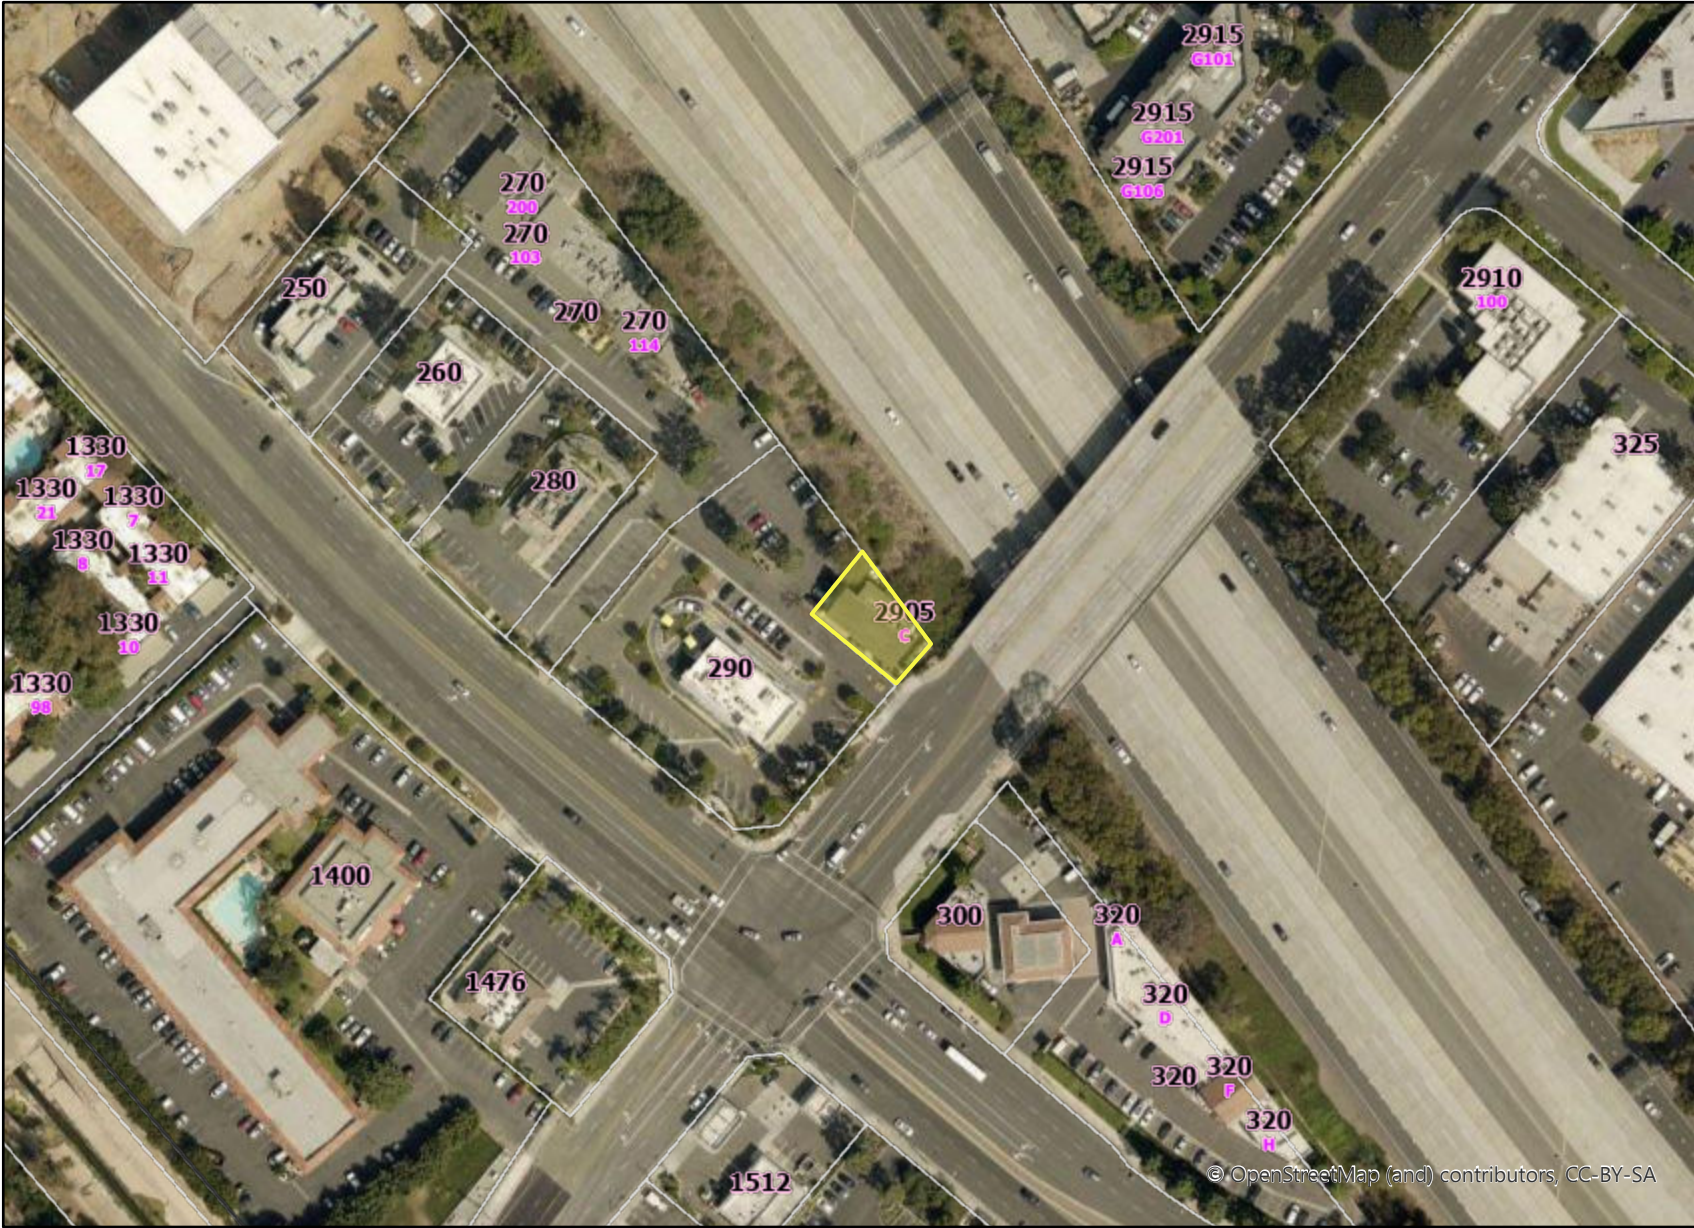

Vicinity Map - 2905 Red Hill Avenue

Legend

-  City Limit
-  Addresses
-  Silver

The City of Costa Mesa makes no guarantee as to the accuracy of any of the information provided and assumes no liability for any errors, omissions, or inaccuracies.

WGS 1984 Web Mercator Auxiliary Sphere
© City of Costa Mesa