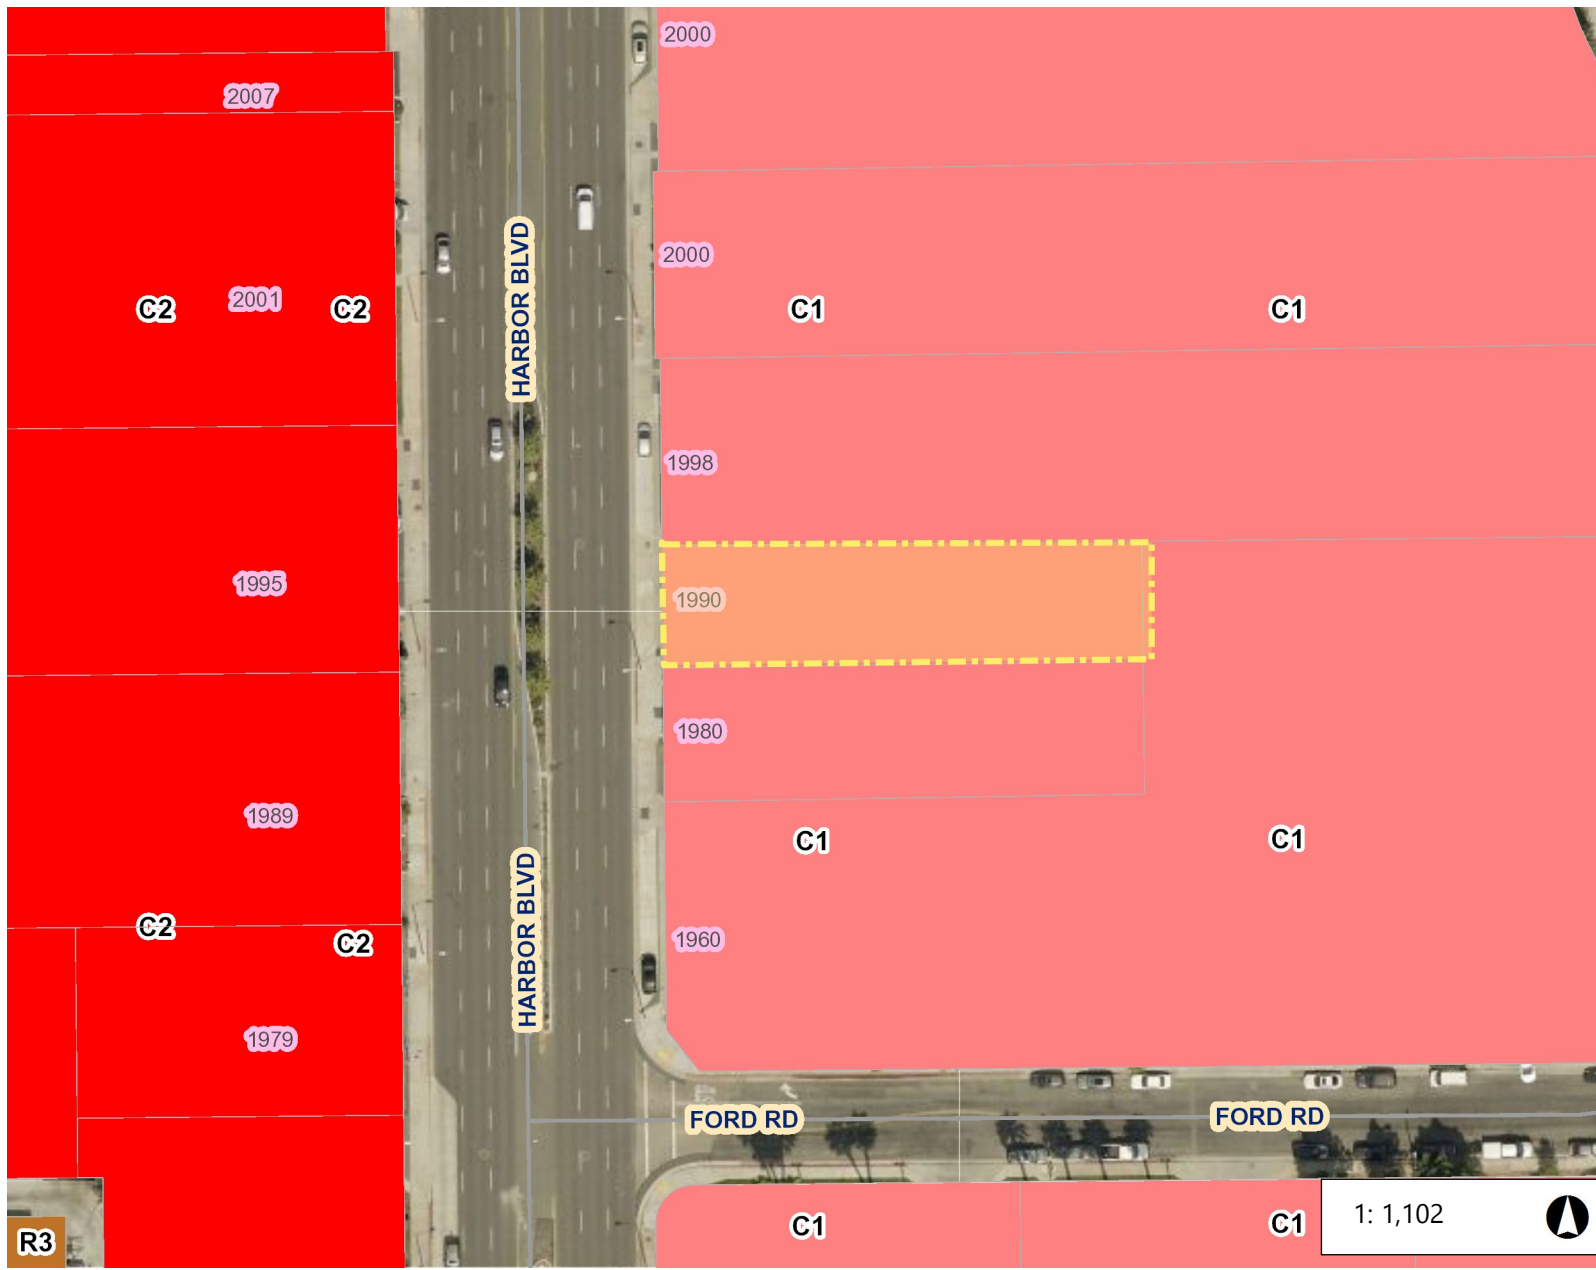

### Legend

Costa Mesa

**Zoning**

- AP - Administrative Professional
- IR-MLT - Institutional Recreational I
- R1 - Single-Family Residential
- R2-MD - Multiple-Family Residenc
- R2-HD - Multiple-Family Residenc
- R3 - Multiple Family Residential
- MG - General Industrial
- MP - Industrial Park
- PDI - Planned Development Indust
- C1 - Local Business
- C2 - General Business
- C1-S - Shopping Center
- TC - Town Center
- PDR-NCM - Planned Development Mesa
- I&R - Institutional Recreational
- I&R-S - Institutional Recreational - S
- P - Parking
- CL - Commercial Limited
- PDC - Planned Development Comr
- PDR-LD - Planned Development R
- PDR-MD - Planned Development R Density
- PDR-HD - Planned Development R