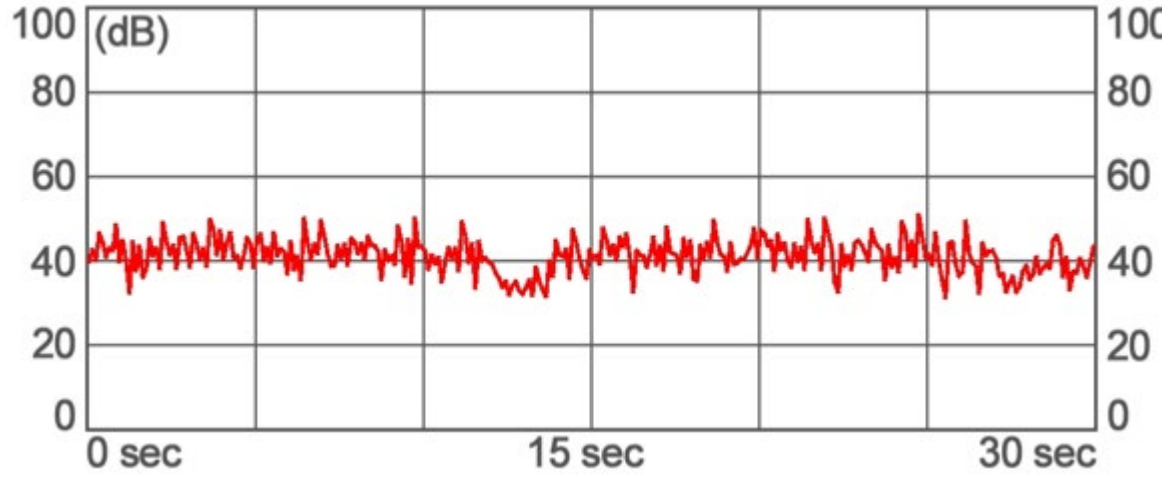

The LAWLESS Gym

140 E. 17TH ST.

COSTA MESA, CA 92627

5:20A

5:21A

7:38P

7:38P

5:23A