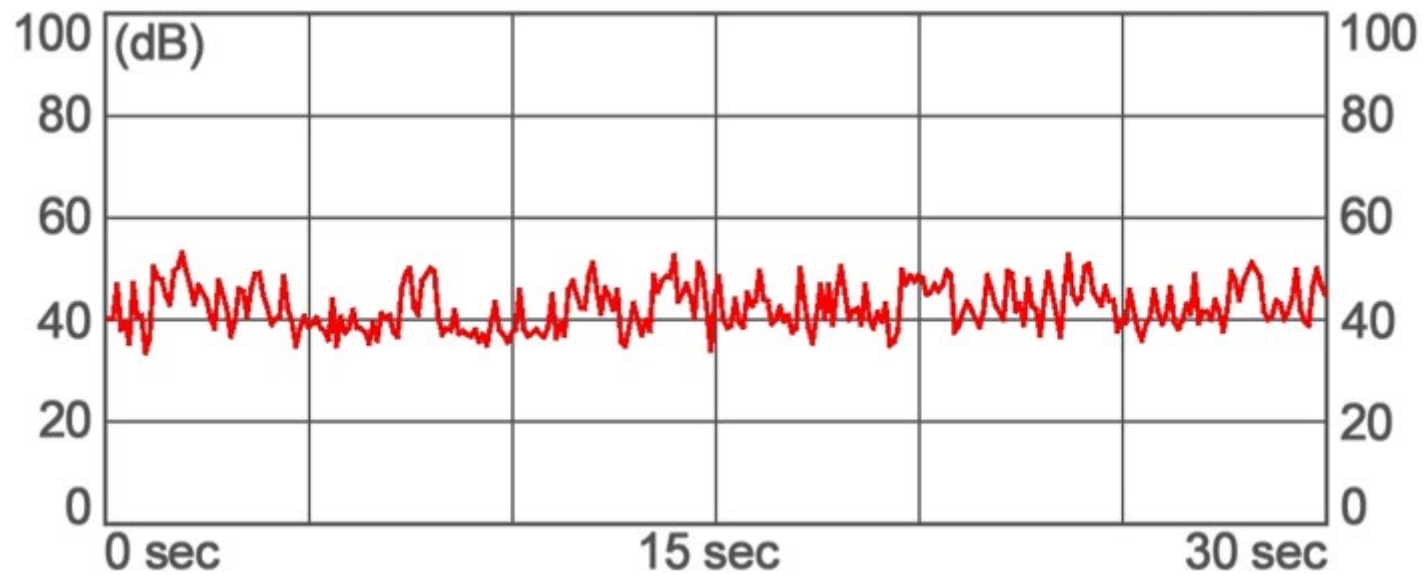

The LAWLESS Gym

140 E. 17TH ST.

COSTA MESA, CA 92627

5:20A

5:21A

7:38P

7:38P

5:23A