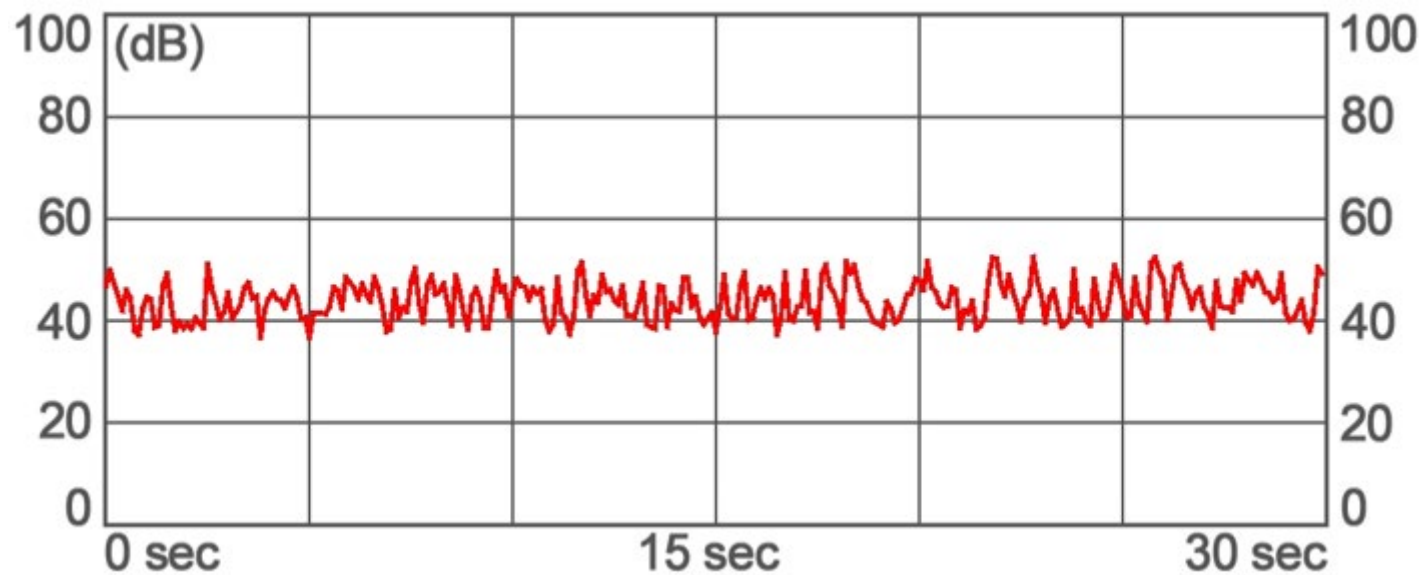

The LAWLESS Gym

140 E. 17TH ST.

COSTA MESA, CA 92627

5:20A

5:21A

7:38P

7:38P

5:23A