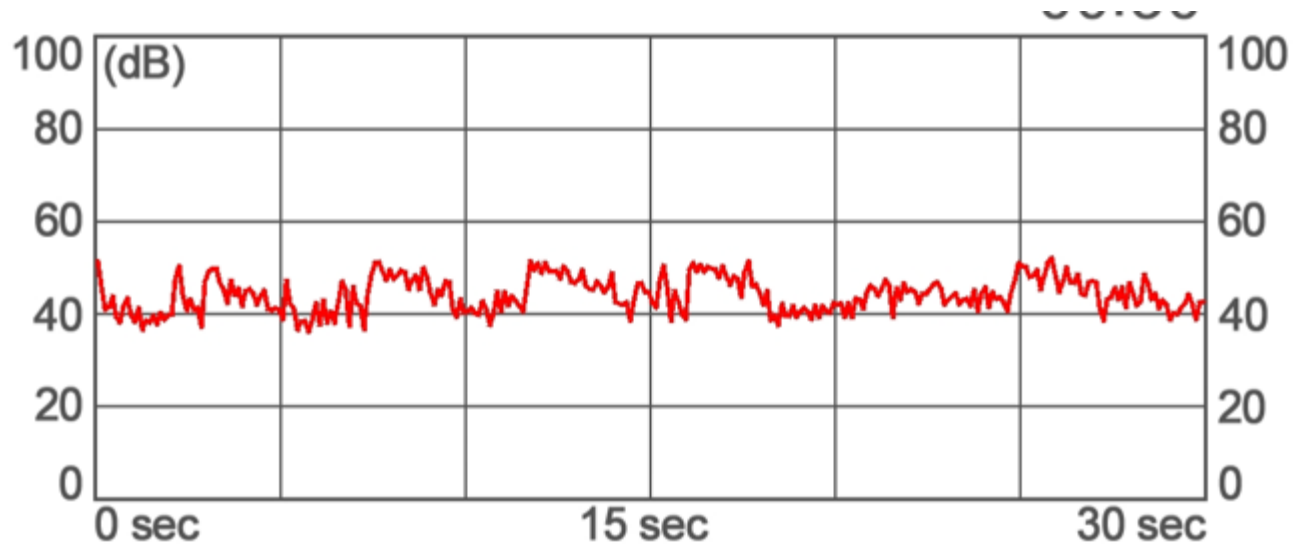

The LAWLESS Gym

140 E. 17TH ST.

COSTA MESA, CA 92627

5:20A

5:21A

7:38P

7:38P

5:23A

5:25A

7:35P

7:33P

5:29A

5:30A

7:29P

7:30P

5:30A