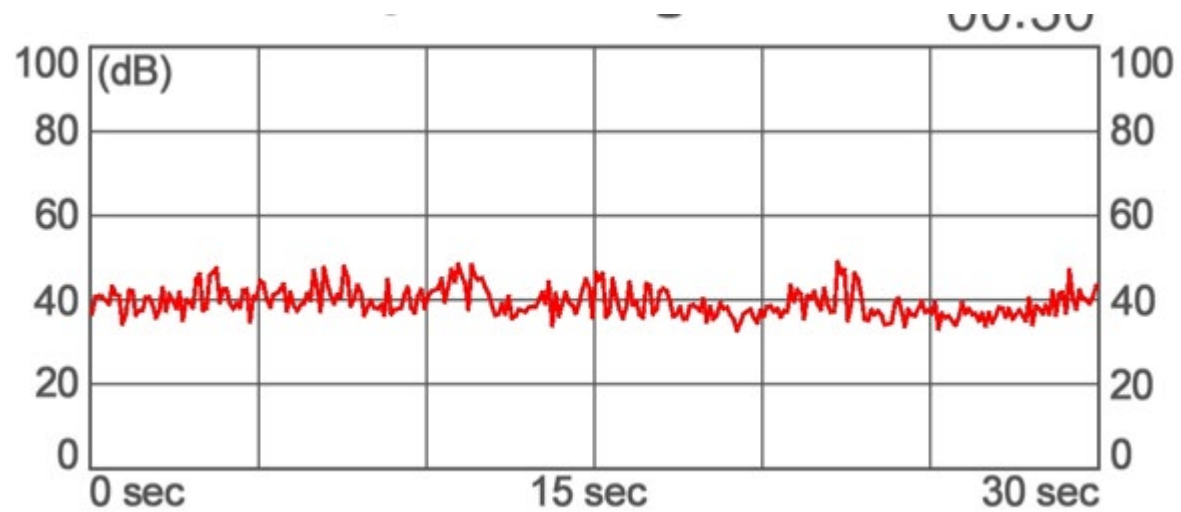

The LAWLESS Gym

140 E. 17TH ST.

COSTA MESA, CA 92627

5:20A

5:21A

7:38P

7:38P

5:23A