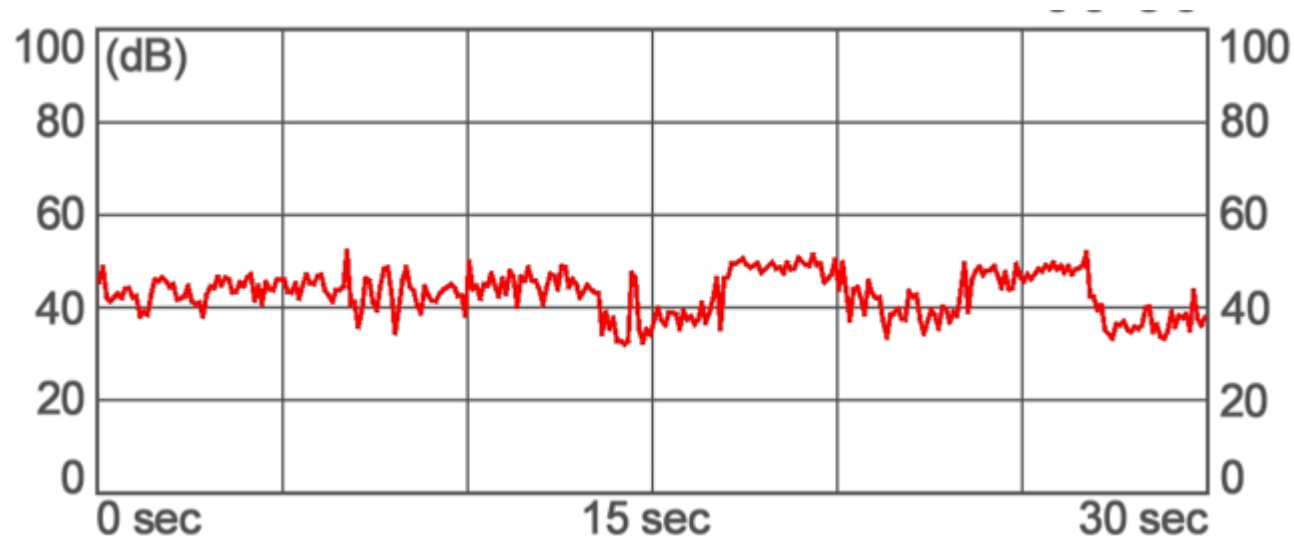

The LAWLESS Gym

140 E. 17TH ST.

COSTA MESA, CA 92627

5:20A

5:21A

7:38P

7:38P

5:23A

5:25A

7:35P

7:33P

5:29A

5:30A

7:29P

7:30P

5:30A