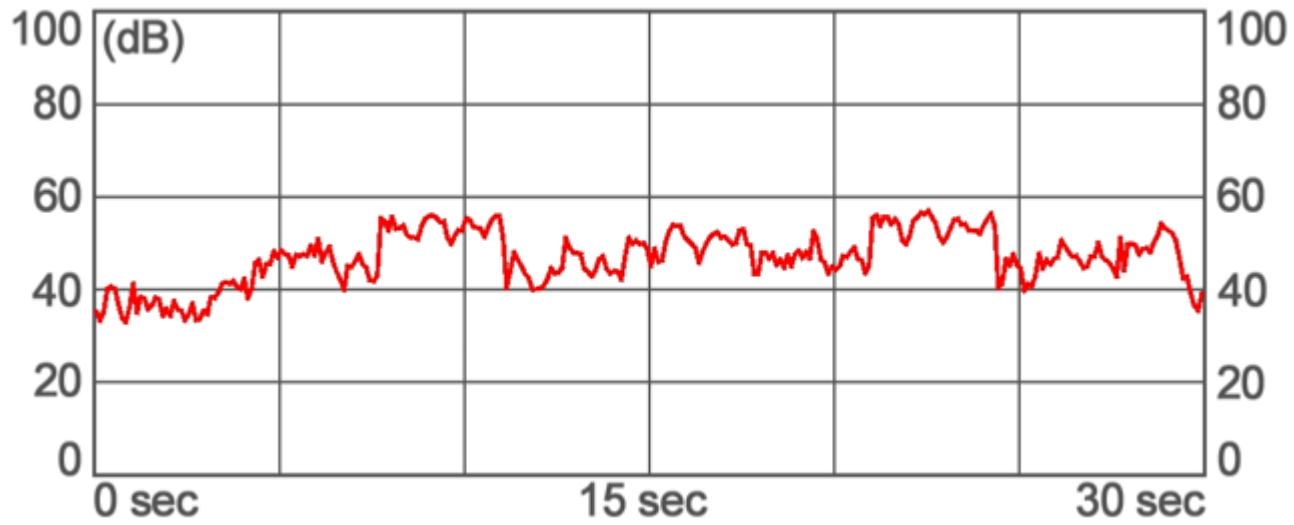

The LAWLESS Gym

140 E. 17TH ST.

COSTA MESA, CA 92627

5:20A

5:21A

7:38P

7:38P

5:23A

5:25A

7:35P

7:33P

5:29A

5:30A

7:29P

7:30P

5:30A