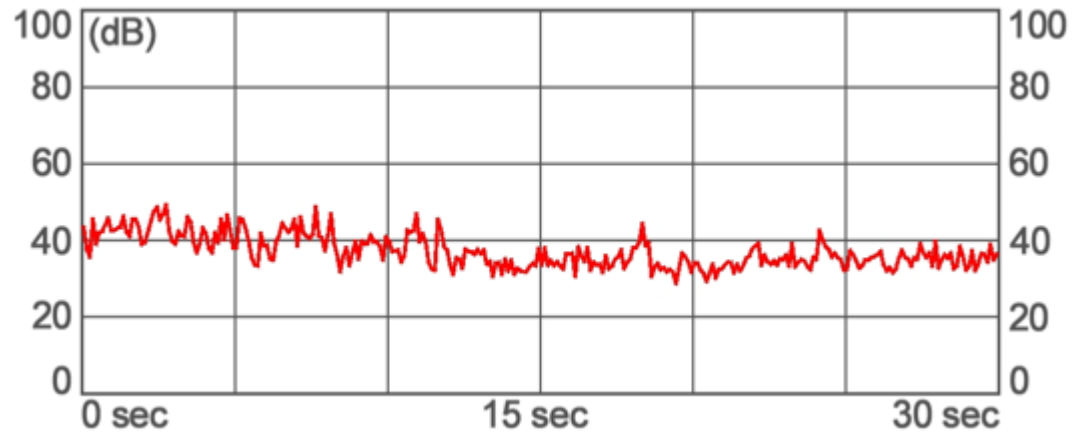

The LAWLESS Gym

140 E. 17TH ST.

COSTA MESA, CA 92627

5:20A

5:21A

7:38P

7:38P

5:23A