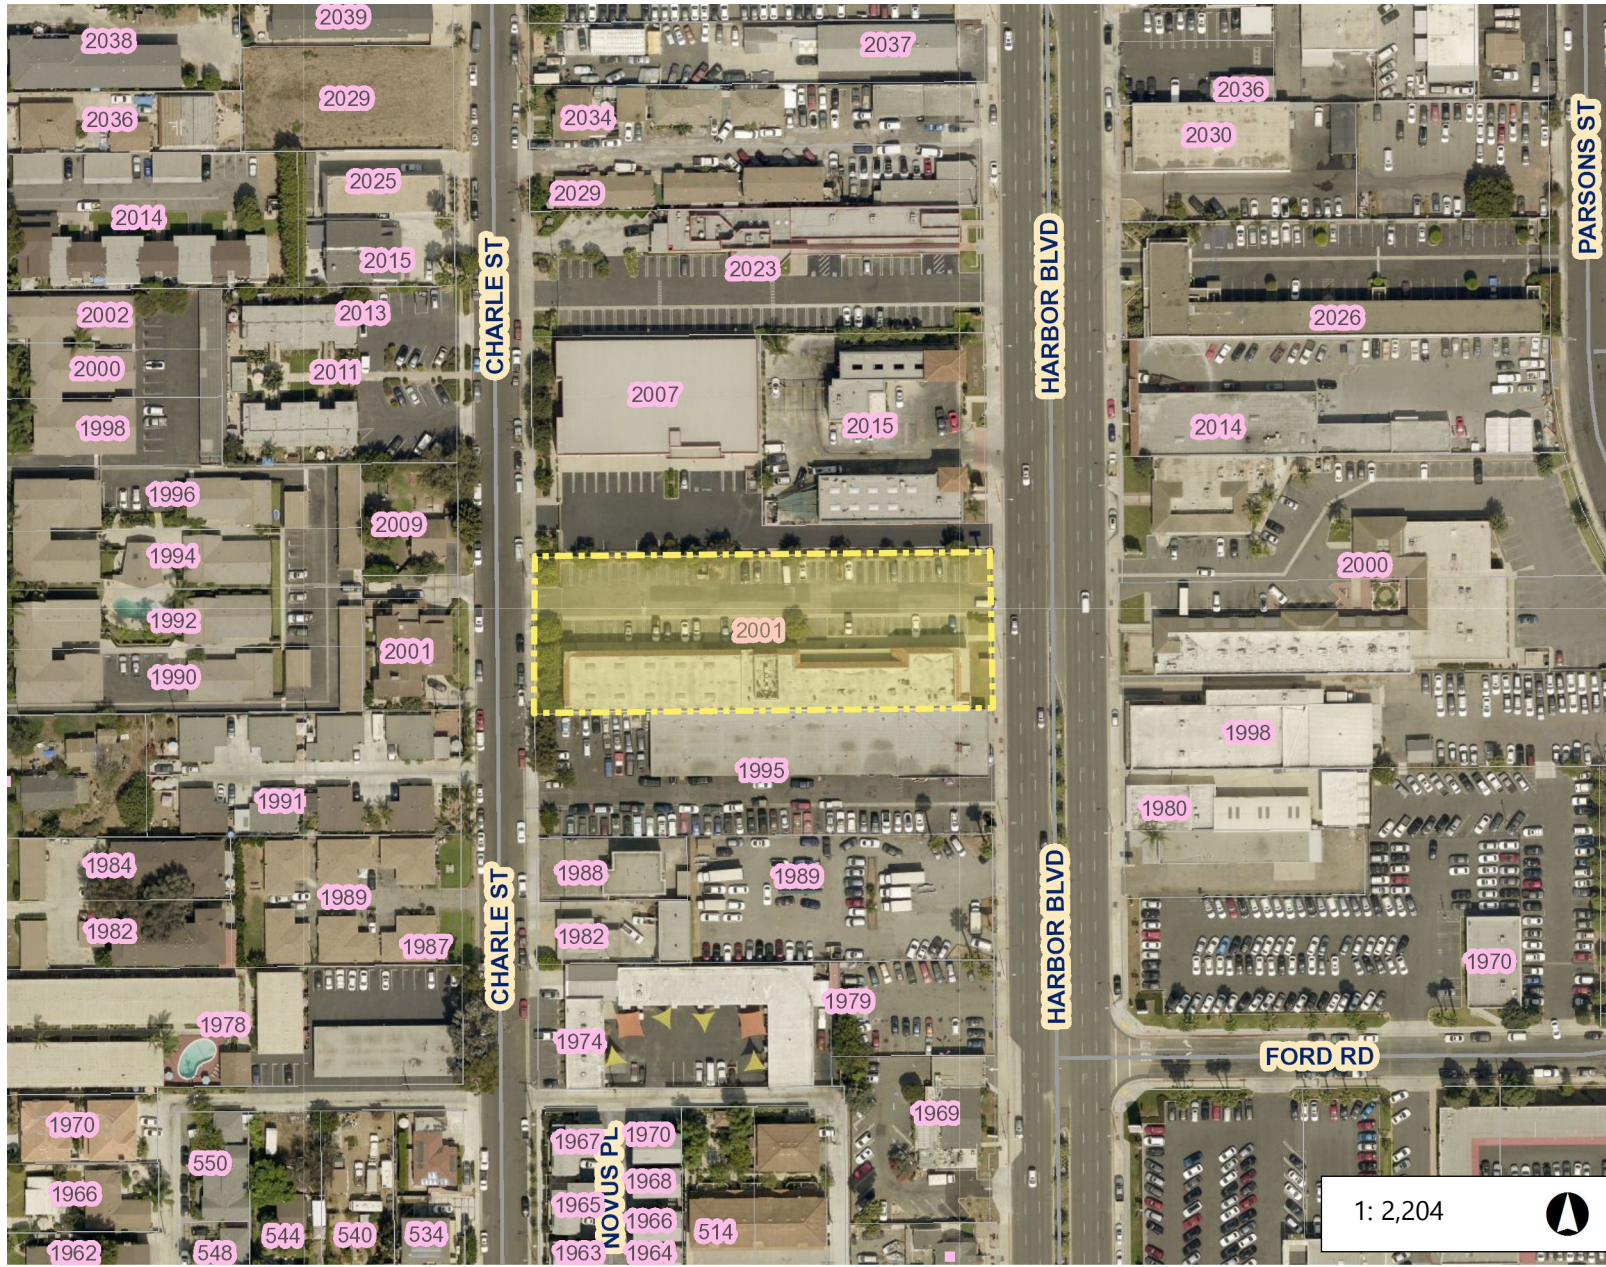

ATTACHMENT 4

Legend  
 Costa Mesa

1: 2,204

WGS\_1984\_Web\_Mercator\_Auxiliary\_Sphere  
 © City of Costa Mesa

The City of Costa Mesa makes no guarantee as to the accuracy of any of the information provided and assumes no liability for any errors, omissions, or inaccuracies.

Notes  
 PA-22-21