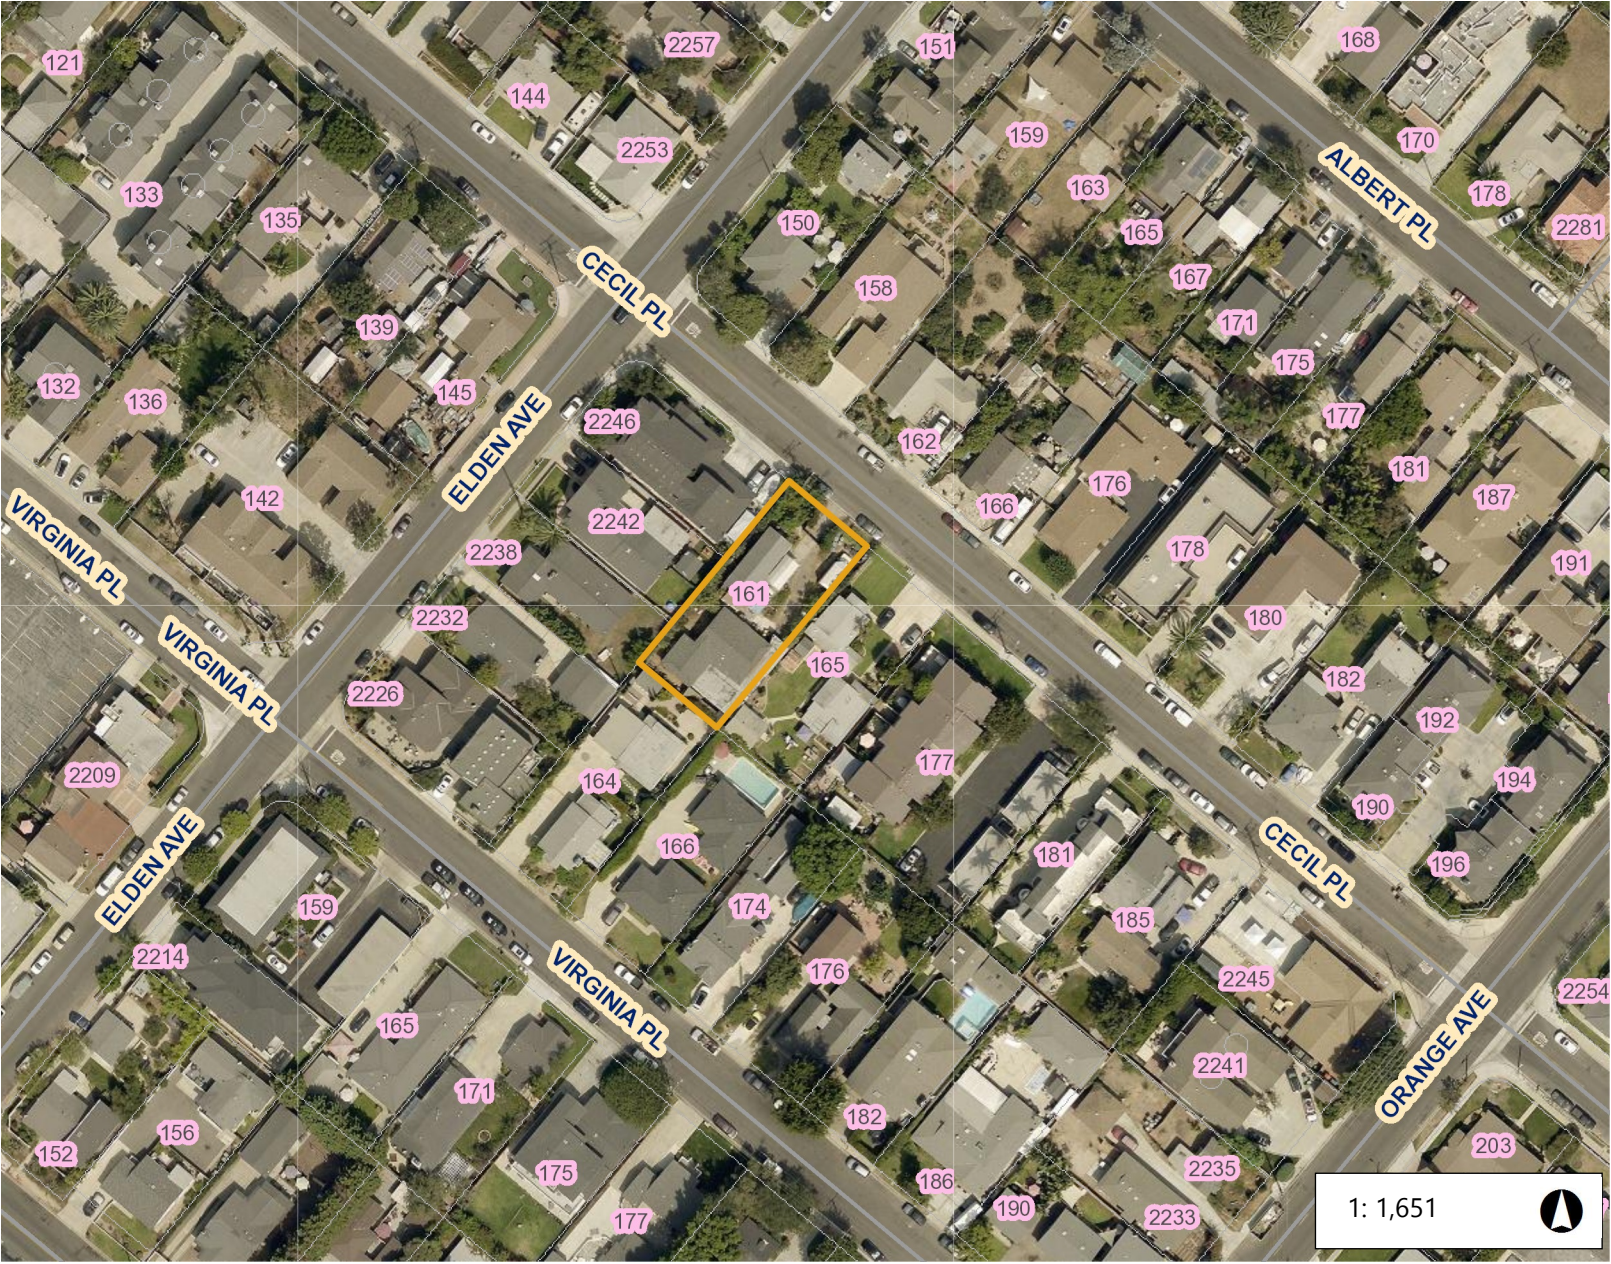

161 Cecil Place - Vicinity Map

Legend

Notes

1: 1,651

WGS\_1984\_Web\_Mercator\_Auxiliary\_Sphere  
© City of Costa Mesa

The City of Costa Mesa makes no guarantee as to the accuracy of any of the information provided and assumes no liability for any errors, omissions, or inaccuracies.