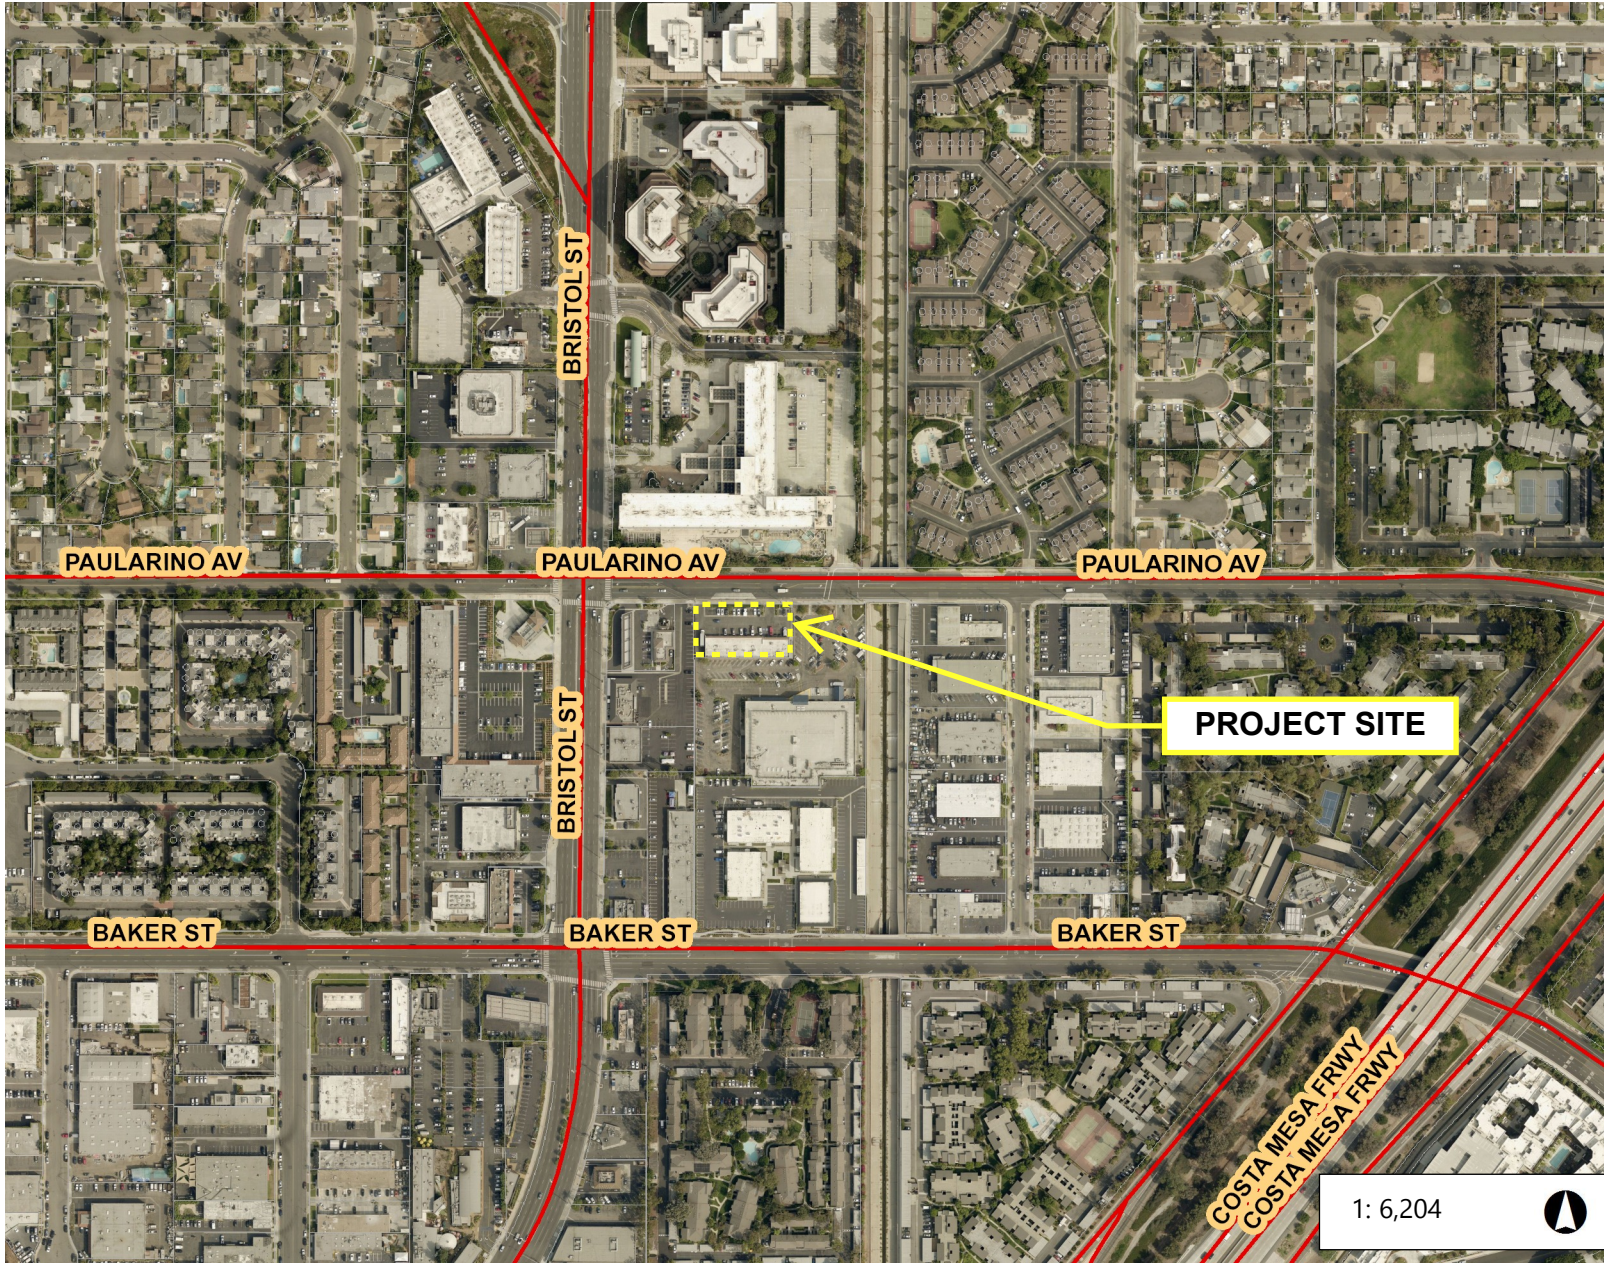

VICINITY MAP

Legend

□ Costa Mesa

PROJECT SITE

1: 6,204

0.2 0 0.10 0.2 Miles

WGS_1984_Web_Mercator_Auxiliary_Sphere
© City of Costa Mesa

The City of Costa Mesa makes no guarantee as to the accuracy of any of the information provided and assumes no liability for any errors, omissions, or inaccuracies.

Notes

PA-21-33 (675 PAULARINO AVENUE)